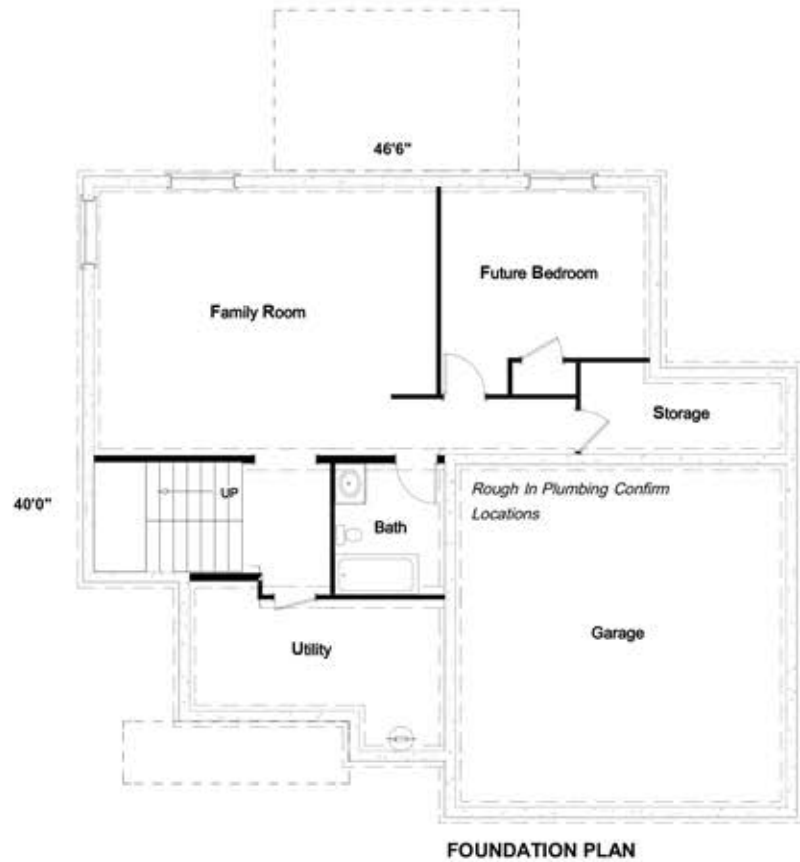

The Norwich
YORK

The Norwich

3+

2.5+

YES

MAIN LIVING 2040 sq ft
BASEMENT 940 sq ft
GARAGE 450 sq ft

INFO@YORKBUILT.CA

709 722 5653