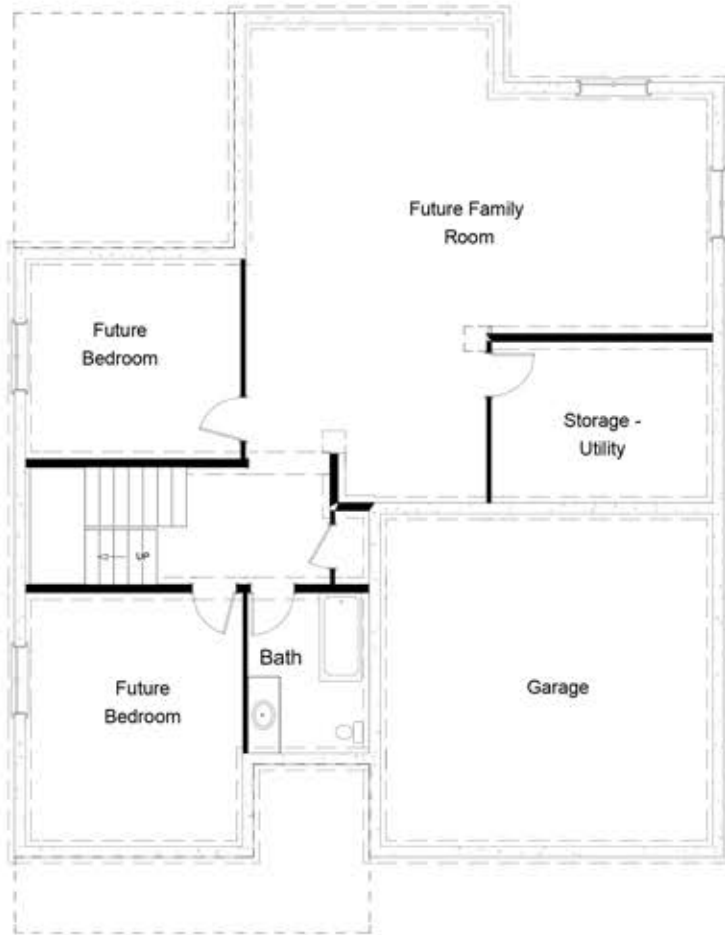

# The Exeter

4+

2.5+

YES

**MAIN LIVING** 3040 sq ft  
**BASEMENT** 1375 sq ft  
**GARAGE** 420 sq ft

INFO@YORKBUILT.CA

709 722 5653

WWW.YORKBUILT.CA