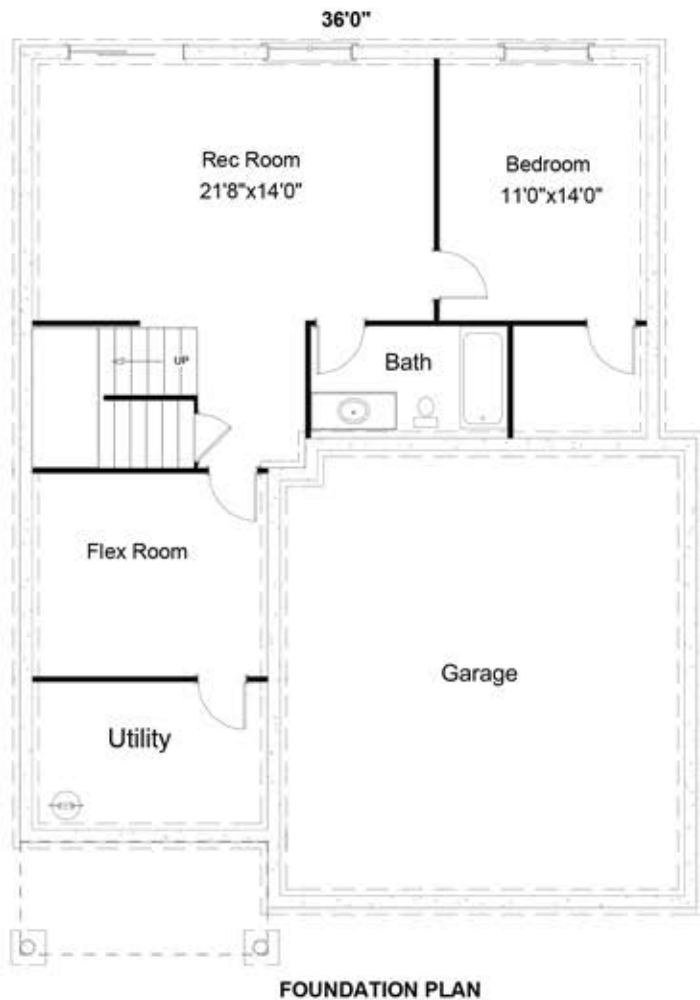

# The Sheffield

4+

3.5+

YES

**MAIN LIVING** 2400 sq ft  
**BASEMENT** 1000 sq ft  
**GARAGE** 550 sq ft

INFO@YORKBUILT.CA

709 722 5653

WWW.YORKBUILT.CA