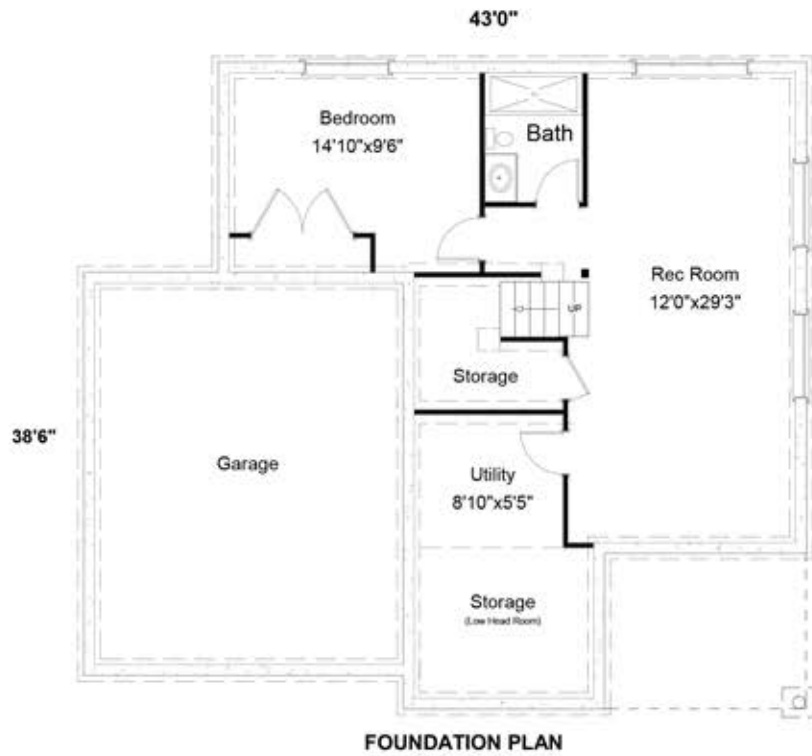

The Chester
YORK

The Chester

3+

2.5+

YES

MAIN LIVING 2085 sq ft
BASEMENT 970 sq ft
GARAGE 450 sq ft

INFO@YORKBUILT.CA

• 709 722 5653