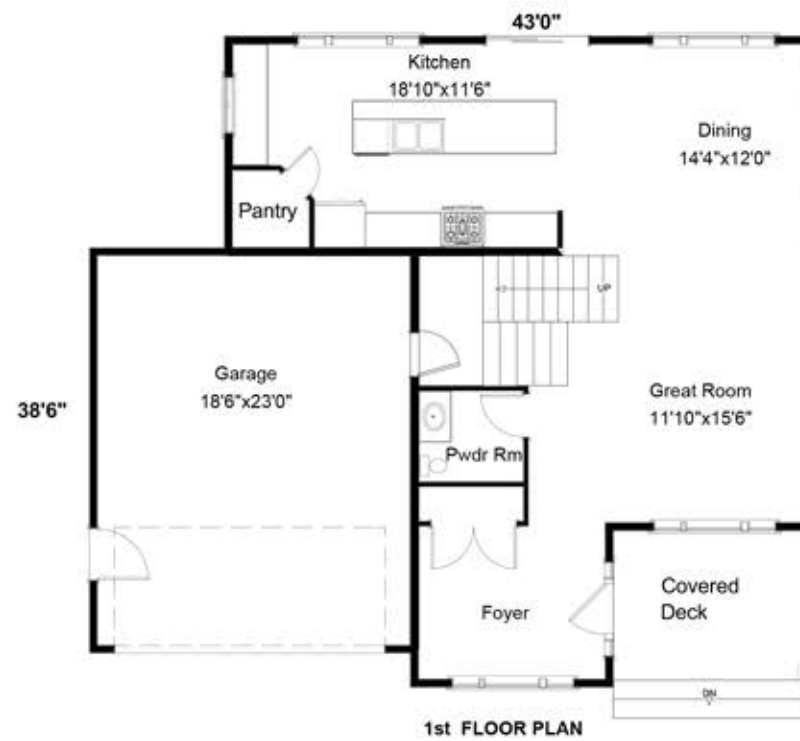

The Chester
YORK

The Chester

3+

2.5+

YES

MAIN LIVING 2085 sq ft
BASEMENT 970 sq ft
GARAGE 450 sq ft

INFO@YORKBUILT.CA

• 709 722 5653