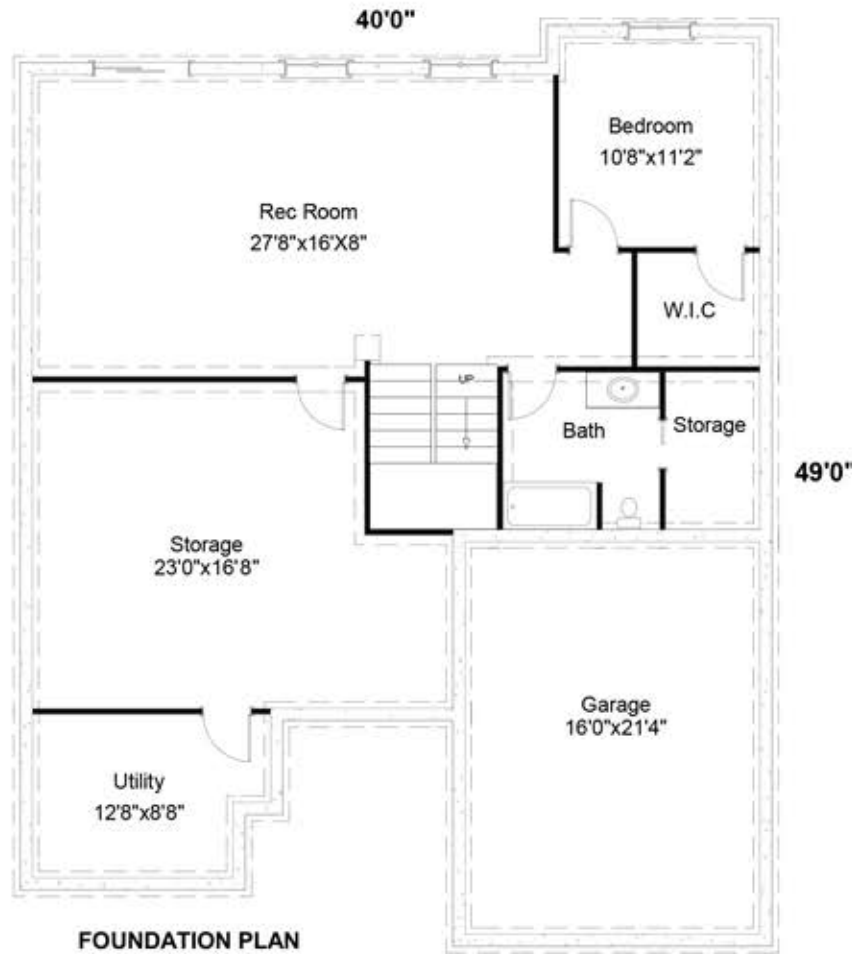

The Bradford
YORK

The Bradford

2+

2+

YES

MAIN LIVING 1325 sq ft
BASEMENT 1325 sq ft
GARAGE 365 sq ft

INFO@YORKBUILT.CA

• 709 722 5653