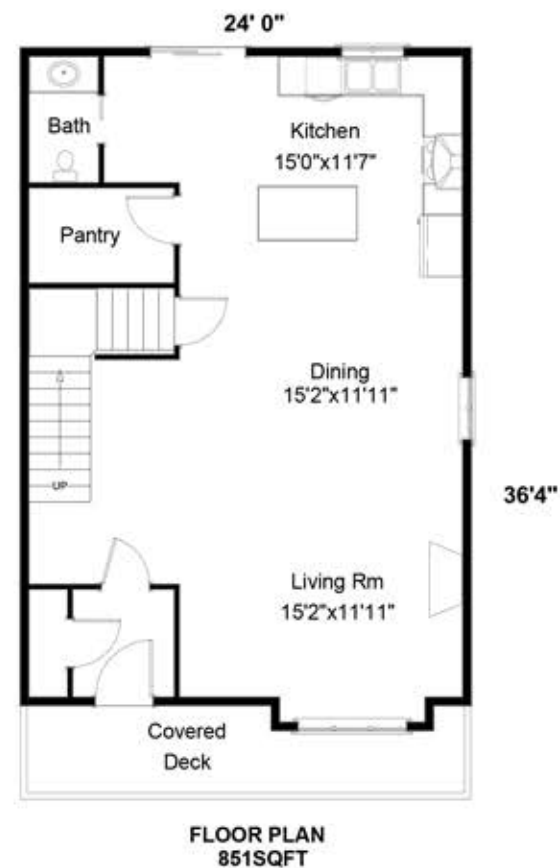

The Austwick
YORK

The Austwick

MAIN LIVING 1700 sq ft
BASEMENT 850 sq ft
GARAGE 0 sq ft

INFO@YORKBUILT.CA • 709 722 5653 • WWW.YORKBUILT.CA •

YORK