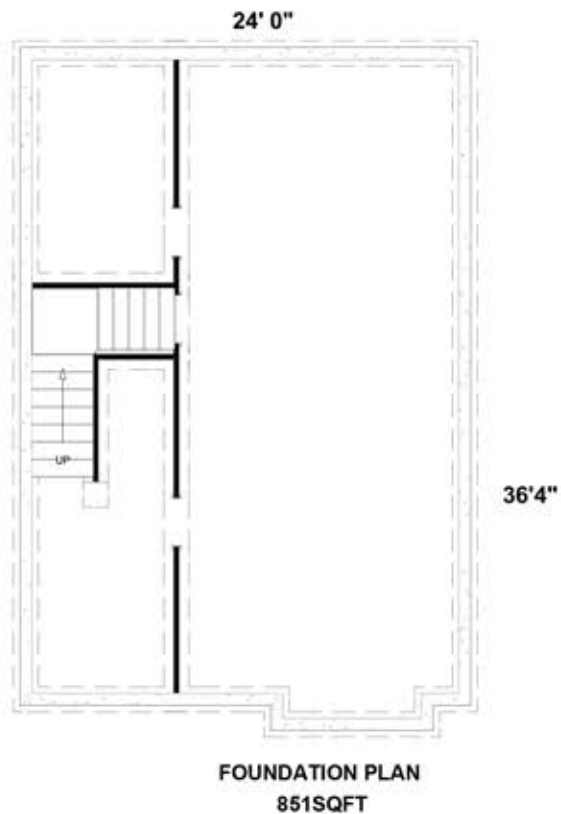

The Austwick
YORK

The Austwick

MAIN LIVING 1700 sq ft
BASEMENT 850 sq ft
GARAGE 0 sq ft

INFO@YORKBUILT.CA • 709 722 5653 • WWW.YORKBUILT.CA •

YORK